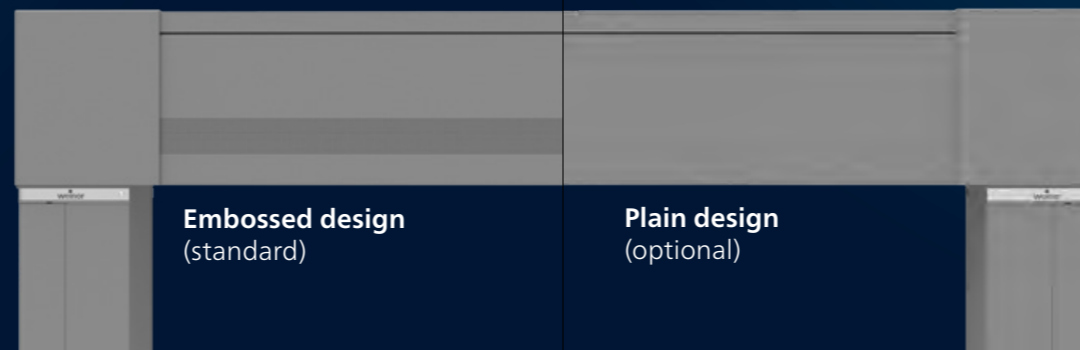

Embossed design
(standard)

Plain design
(optional)

DISTINCTIVE DESIGN

The upper frame of the louvred roof – the fascia – is very succinct visually. You can set clever creative design accents with the two design versions embossed and plain.