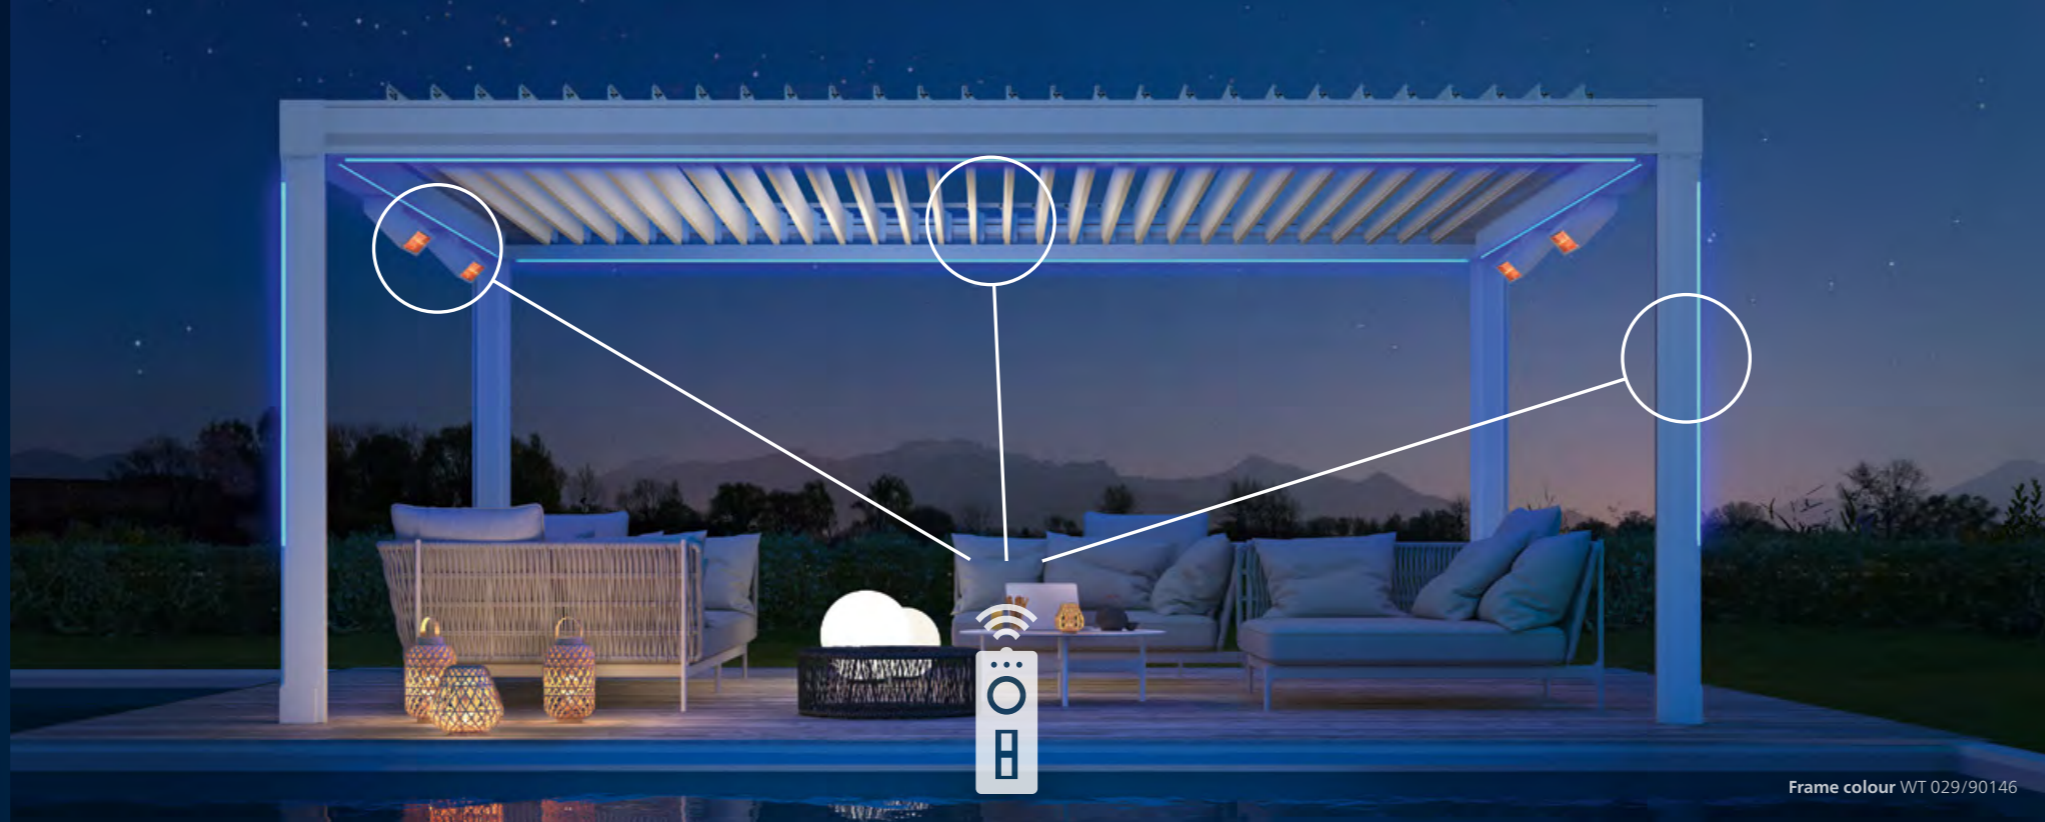

The right control unit to suit all needs

weinor CONTROL PACKAGES

Komfort ★★★

Smart ★★★★★

Whether using, remote control or Smart Home, hand transmitters, a smartphone or an automatic weather system – a wide range of control options are available for the operation of the louvres and vertical awnings from weinor BiConnect or Somfy. Simply select the suitable control package Comfort or Smart. Coloured LED strips and the heating system can be dimmed almost steplessly using remote controls or Smart Home. Your weinor partner is happy to advise you competently.

Please note that the systems BiConnect and Somfy available from weinor cannot be combined.

BiConnect

Frame colour WT 029/90146

AUTOMATIC WEATHER PROTECTION

Optionally, the modern weather sensors from weinor BiConnect offer automatic weather protection (not available for Somfy)

Sun protection and bioclimate

Rain protection

Product protection in windy conditions

Product protection in frosty conditions

Product protection when it snows

Watch the Artares video now under www.weinor.com/artares

CONTROL WITH SMART HOME

With the Somfy Smart Home Centre TaHoma Switch, you can also network all Somfy-compatible building technology devices in addition to louvres, vertical awnings patio heating and lighting. By connecting them to voice assistants, you can also operate your weinor construction very comfortably by voice control. Control via the smartphone app is even more convenient, as it can be operated from anywhere and allows pre-set individual scenarios.