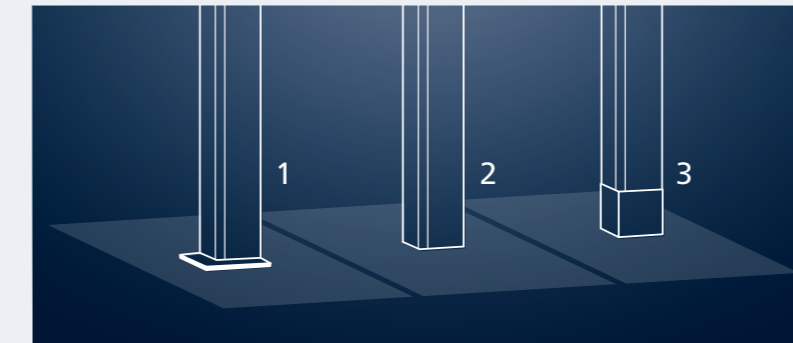

## VERY STABLE

We offer a variety of individual post fixing options so that your louvred roof is always securely and attractively connected to ground or foundations. Regardless of the fixing surface – weinor louvred roof systems always fit.