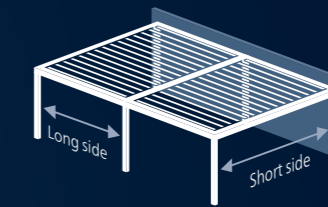

**4 posts, self-supporting**  
for sensitive facades and lateral vertical sun protection

**Coupled system**  
Up to 4 units possible

## COUPLED SYSTEMS

Depending on the louvre alignment, coupling in longitudinal or transverse direction is possible.

**Long side** = louvres behind each other  
**Short side** = louvres next to each other