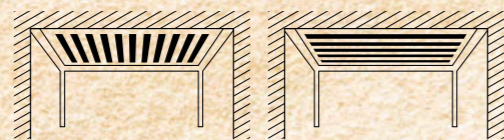

Variable louvre alignment

Alignment of the louvres towards the building is normally variable. Depending on the position, they influence shadow casting and light exposure. Your weinor retailer is happy to advise you when selecting appropriate louvre alignment.

Line of vision: from inside to outside

... WITH A FRESH BREEZE

It's too hot for you under your louvred roof? Opening the louvres via the remote handset allows the warmer air to rise and fresh air to circulate. How much? That's your decision, depending on how the louvres are positioned. That's how you regulate your individual bioclimate – in a fully natural environment!