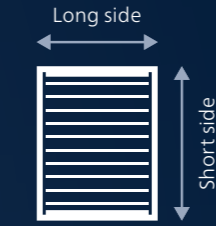

Long side = louvres behind each other
Short side = louvres next to each other